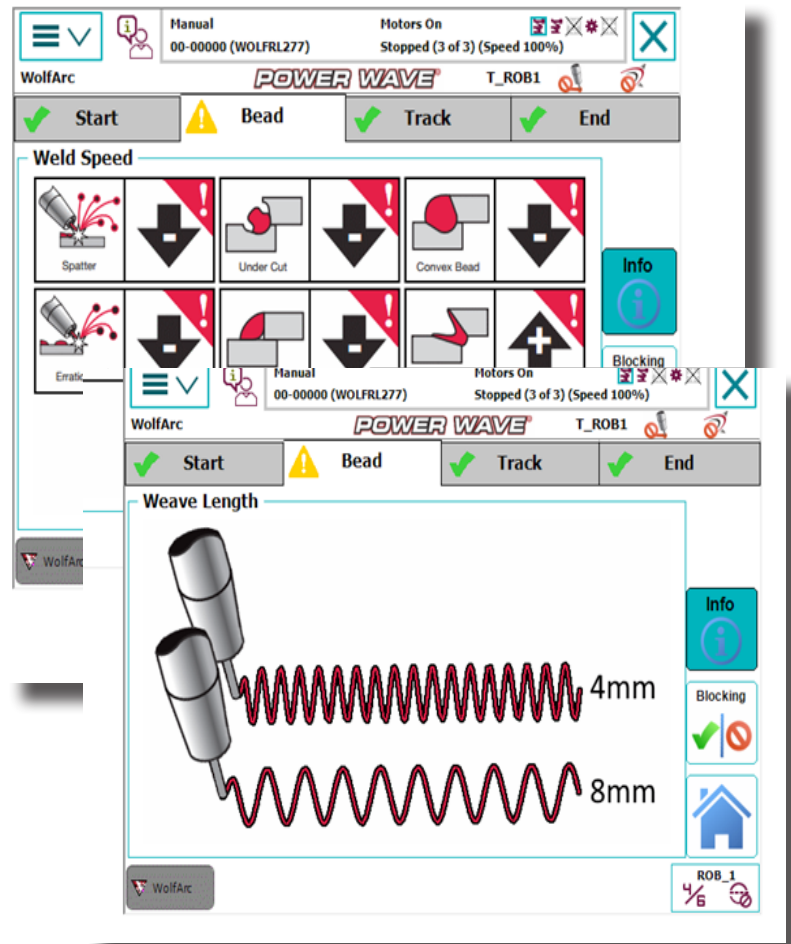

# WolfArc Wolf Robotics Turnkey Solution

WolfArc enables users to activate different weld modes and configure the welds for use with a robot. This system also provides feedback on weld quality, thereby increasing the overall quality of production.

## The WolfArc Advantage:

- Increased efficiency & faster programming with seamless integration between the robot and welder
- Simplified weld process development from rapid part programming & increased ease-of-use
- More time spent producing parts & less time spent on developing welds

## WolfArc Includes:

- Integration to Power Wave®/WeldScore via ArcLink
- Operator tracking
- Weld parameter visual explanations
- Mobile usage capabilities
- Weld quality cause & effect visuals
- Graphical data editor
- Weld library & templating
- System diagnostics
- Programmer friendly user interface
- Peripheral equipment
- Reports
- Service functions

## Options:

- Remote Diagnostics
- Power source monitoring
- Custom tool control
- Spare parts & consumables stock management
- Employee ID card reader
- Manual jog
- Tooling control